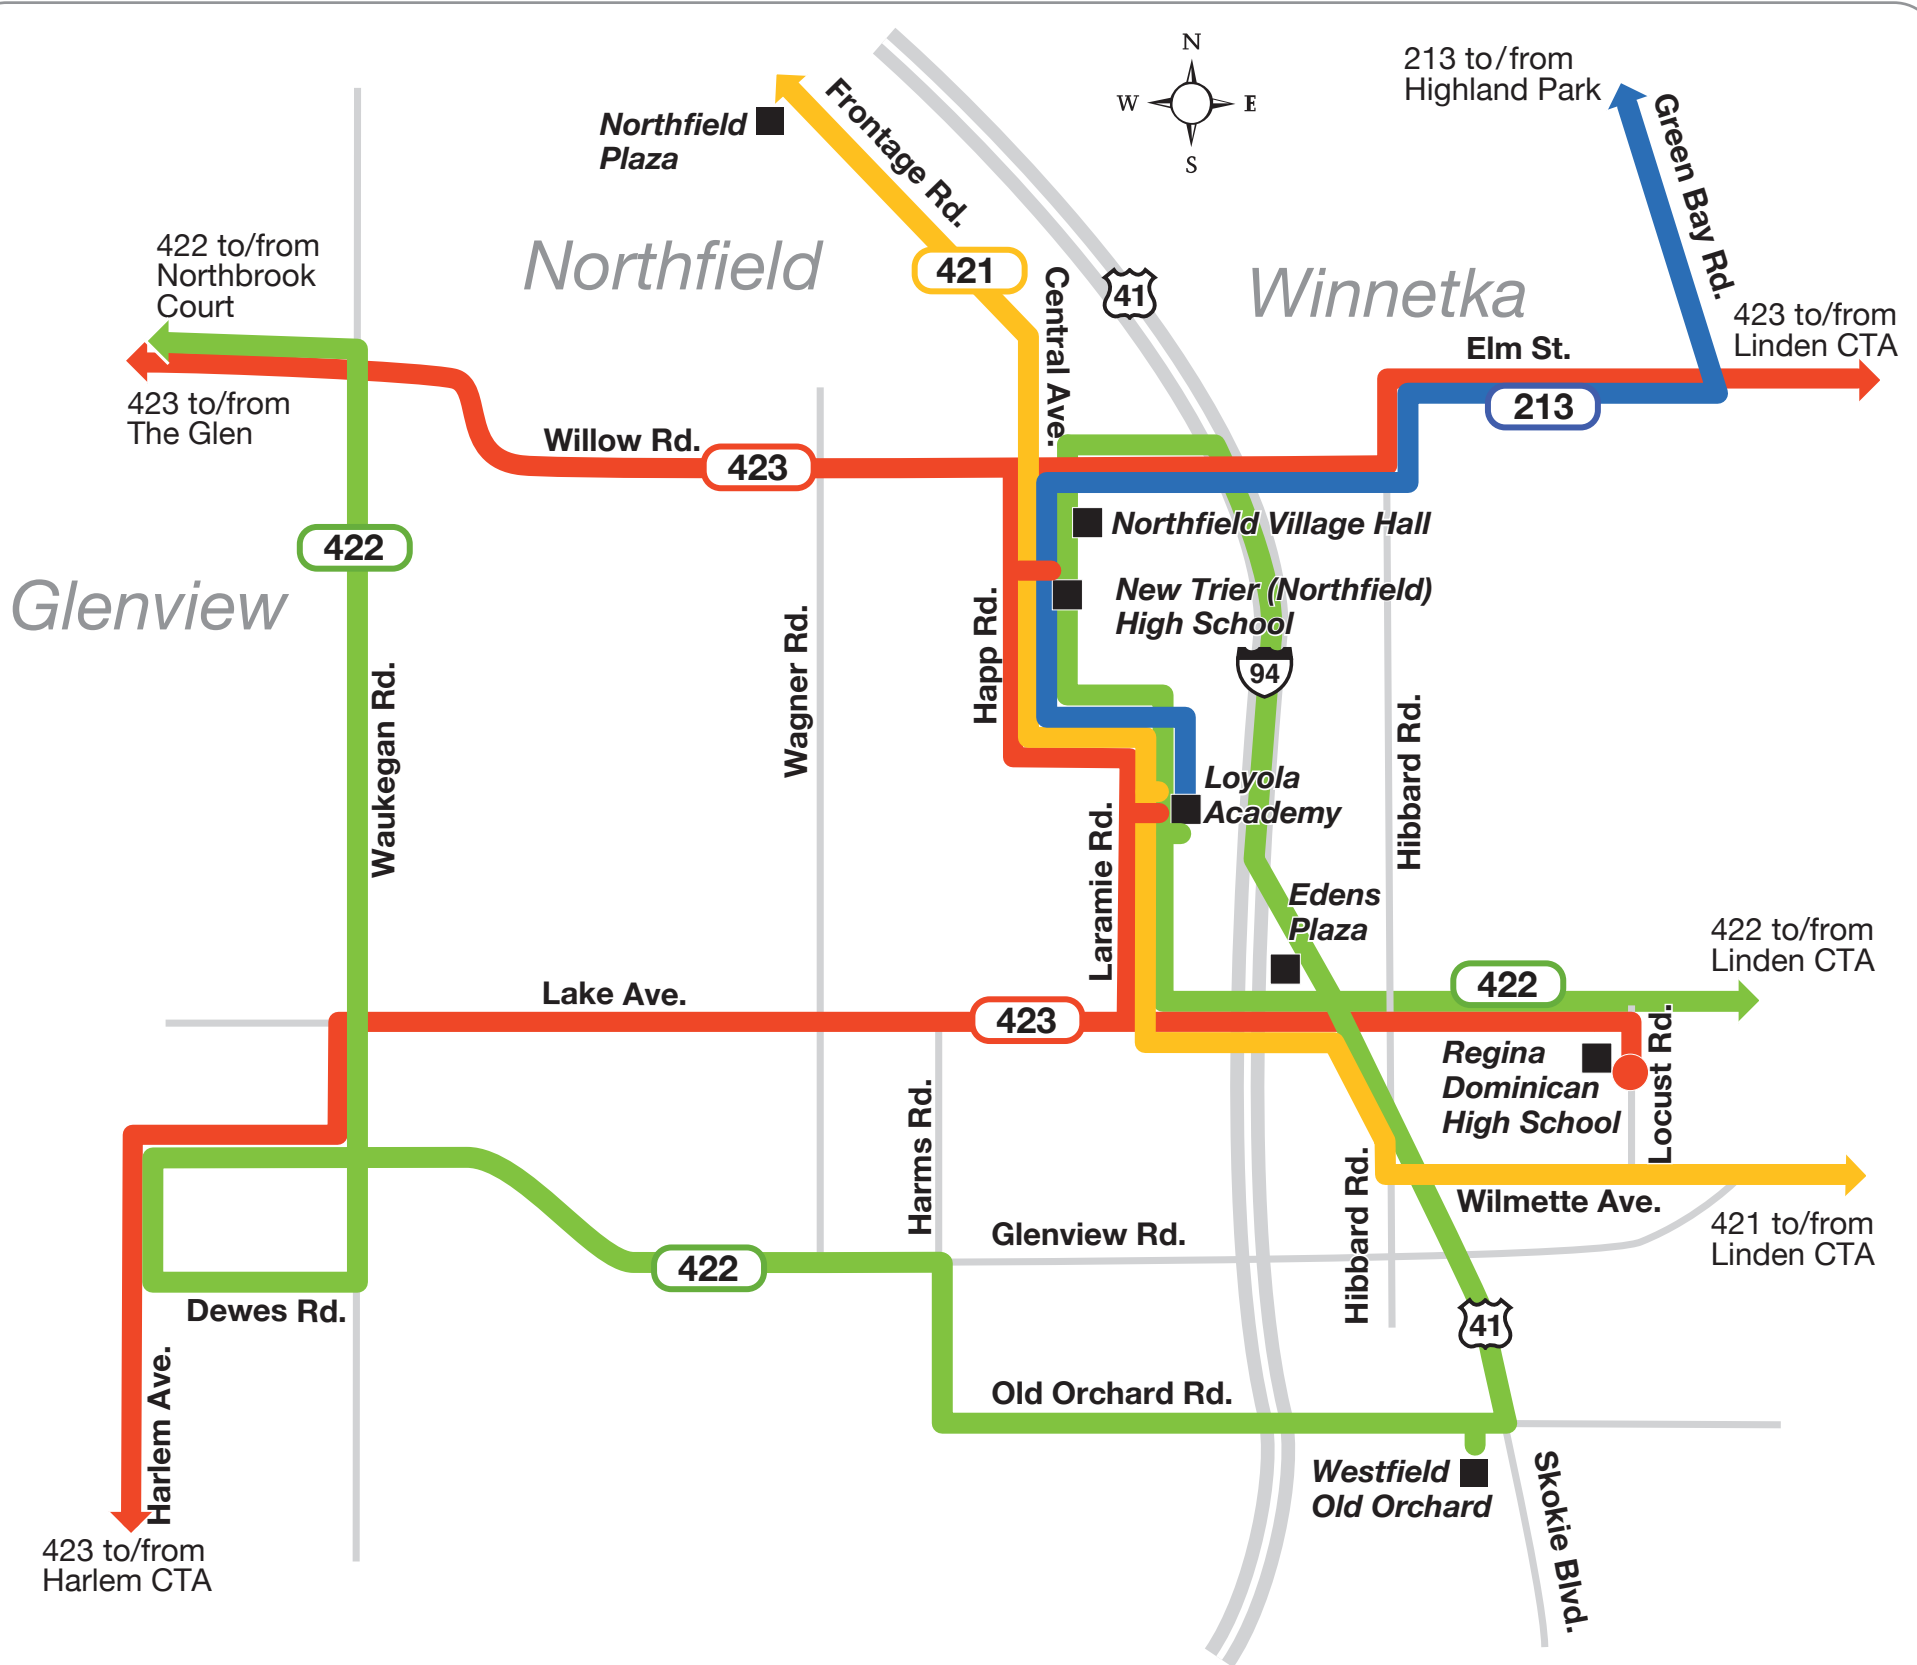

2017-2018 Loyola-Regina-New Trier (Northfield) High School Transit Guide

Route Legend	
213	
421	
422	
423	

Please visit www.PaceBus.com or call (312) 836-7000 for schedule information.