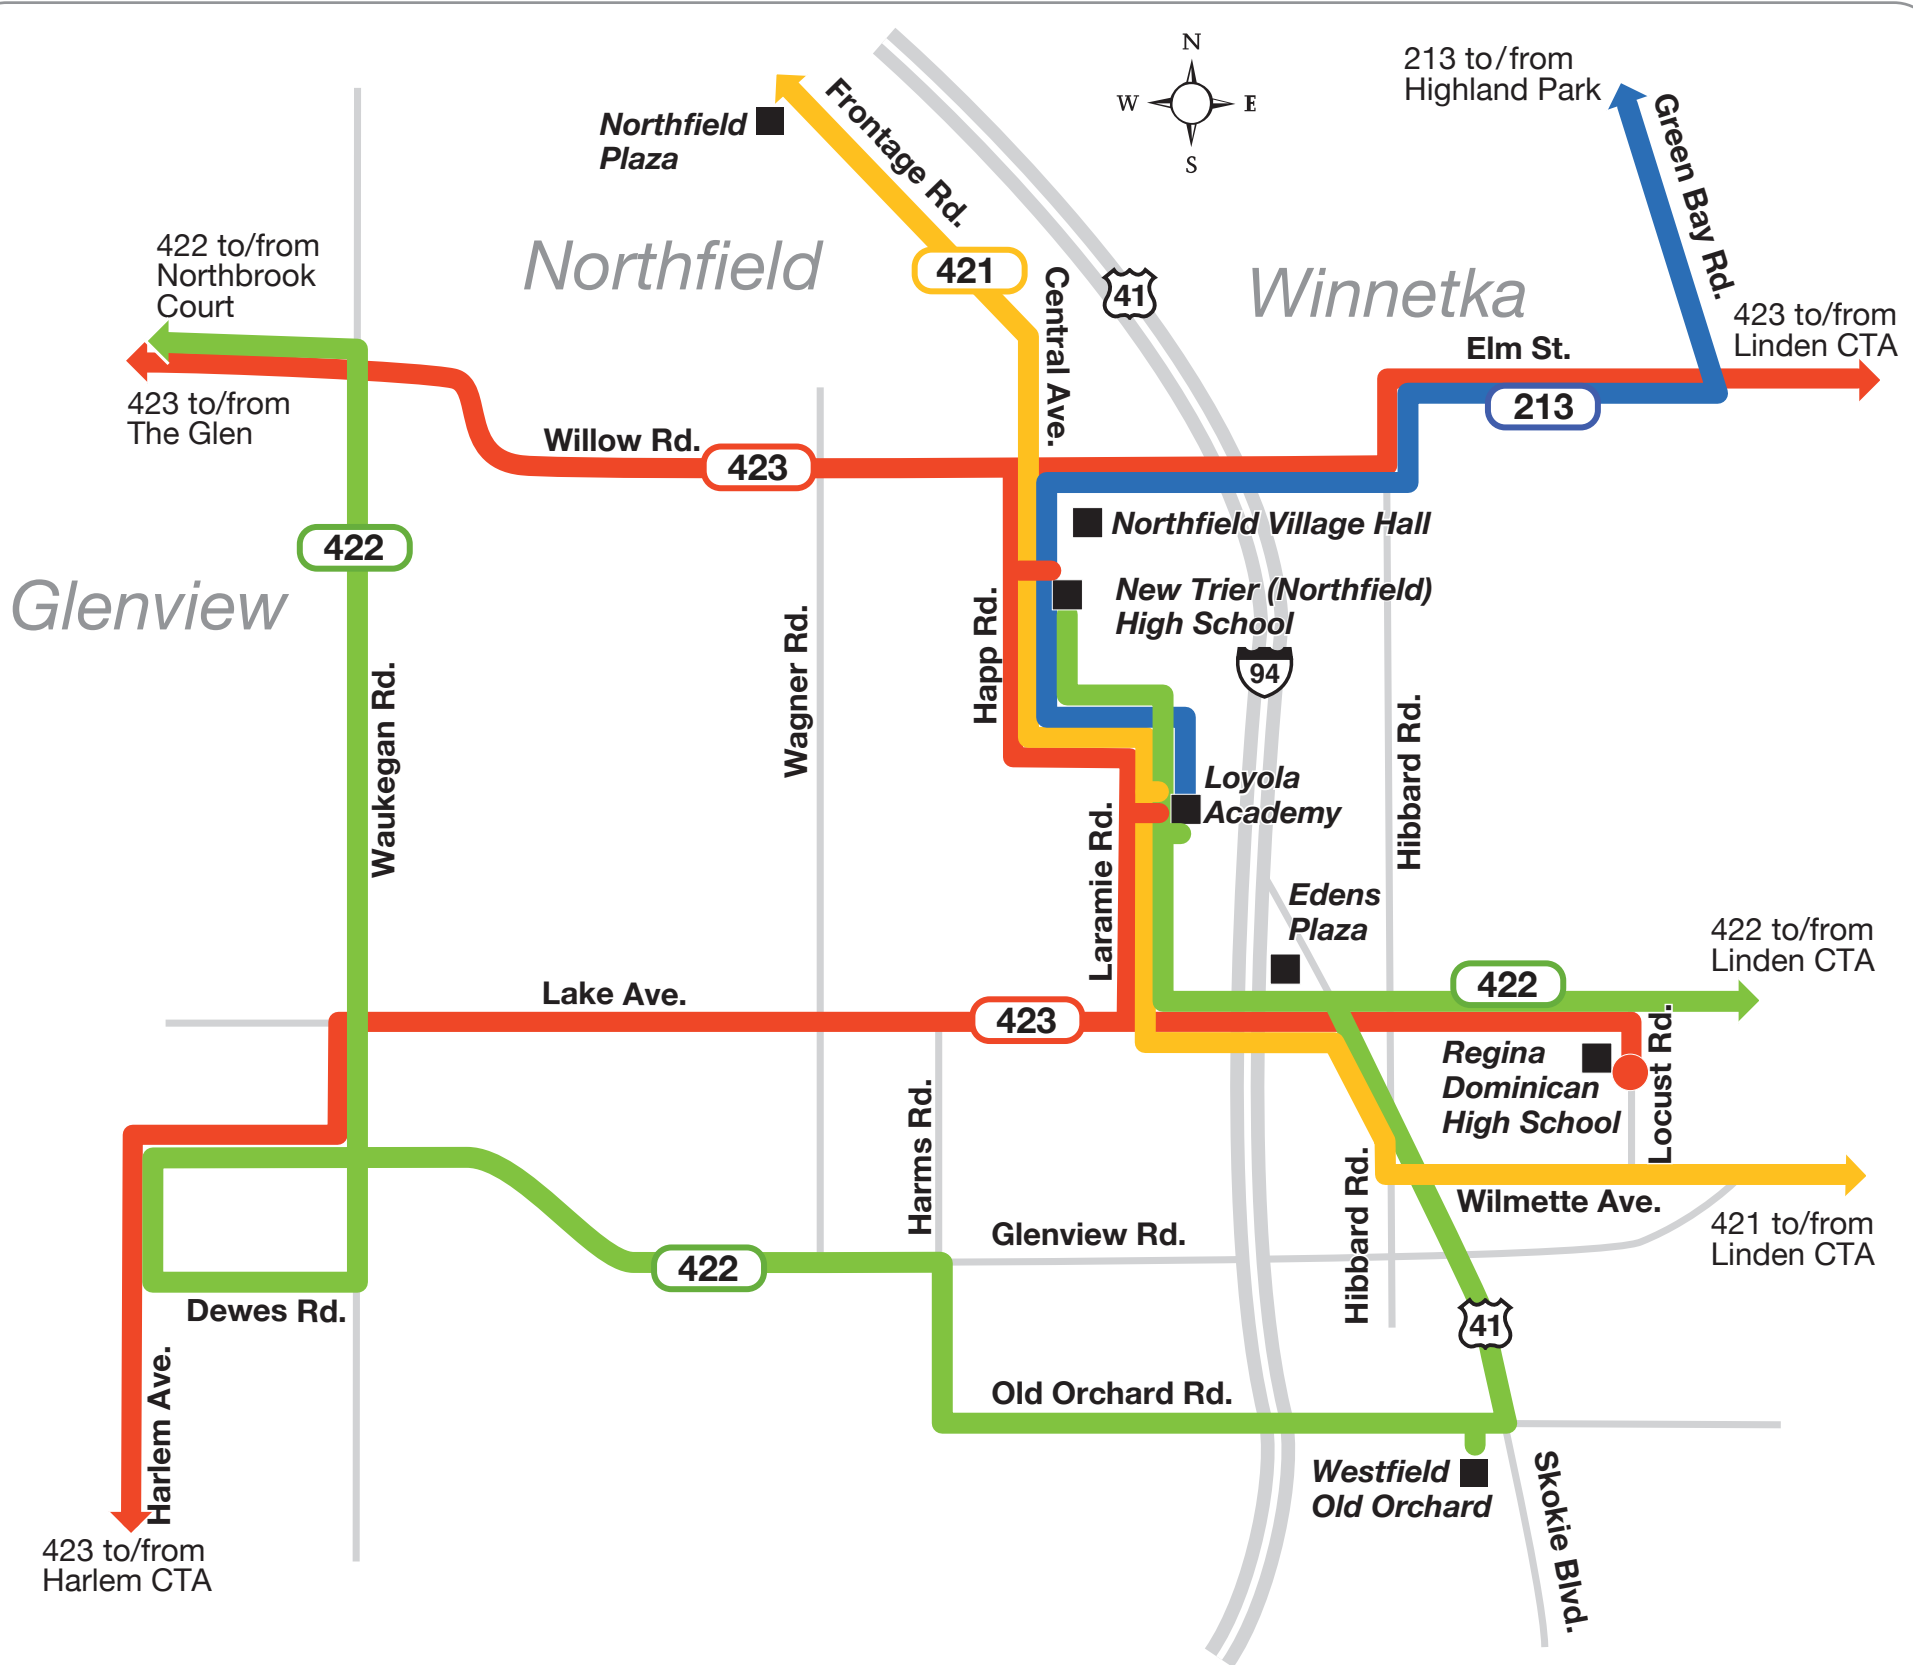

2016-2017 Loyola-Regina-New Trier (Northfield) High School Transit Guide

Route Legend	
213	
421	
422	
423	

Please visit www.PaceBus.com or call (312) 836-7000 for schedule information.

2016-2017 LOYOLA-REGINA-NEW TRIER (NORTHFIELD) HIGH SCHOOL TRANSIT GUIDE

TO SCHOOL ROUTE 213 SOUTHBOUND

GREEN BAY/ LAKE COOK RD.	GLENCOE/ PARK AVE.	HUBBARD WOODS/ GAGE ST.	GREEN BAY/ ELM	NORTHFIELD VILLAGE HALL	NEW TRIER (NORTHFIELD)	LOYOLA ACADEMY
7:13AM +	7:15AM +	7:19AM +	7:21AM +	7:27AM +	7:29AM +	7:33AM +

AM buses marked "213 New Trier Northfield".
Bus originates at Highland Park Metra and runs via Green Bay-Elm-Hubbard-Willow-Happ (New Trier Northfield)-Illinois-Laramie (Loyola Academy).

FROM SCHOOL ROUTE 213 NORTHBOUND

PM buses marked "421 Wilmette Ave 421 Linden CTA".
ALL 421 BUSES SERVE NEW TRIER AND LOYOLA.
Bus runs via Happ (New Trier Northfield)-Illinois-Laramie (Loyola)-Lake-Skokie-Hubbard-Wilmette-Green Bay-Central-4th-Linden CTA Purple Line.
L - Bus begins at LOYOLA ACADEMY PARKING LOT off Laramie then runs regular route (bypasses Edens Plaza; DOES NOT SERVE NEW TRIER).